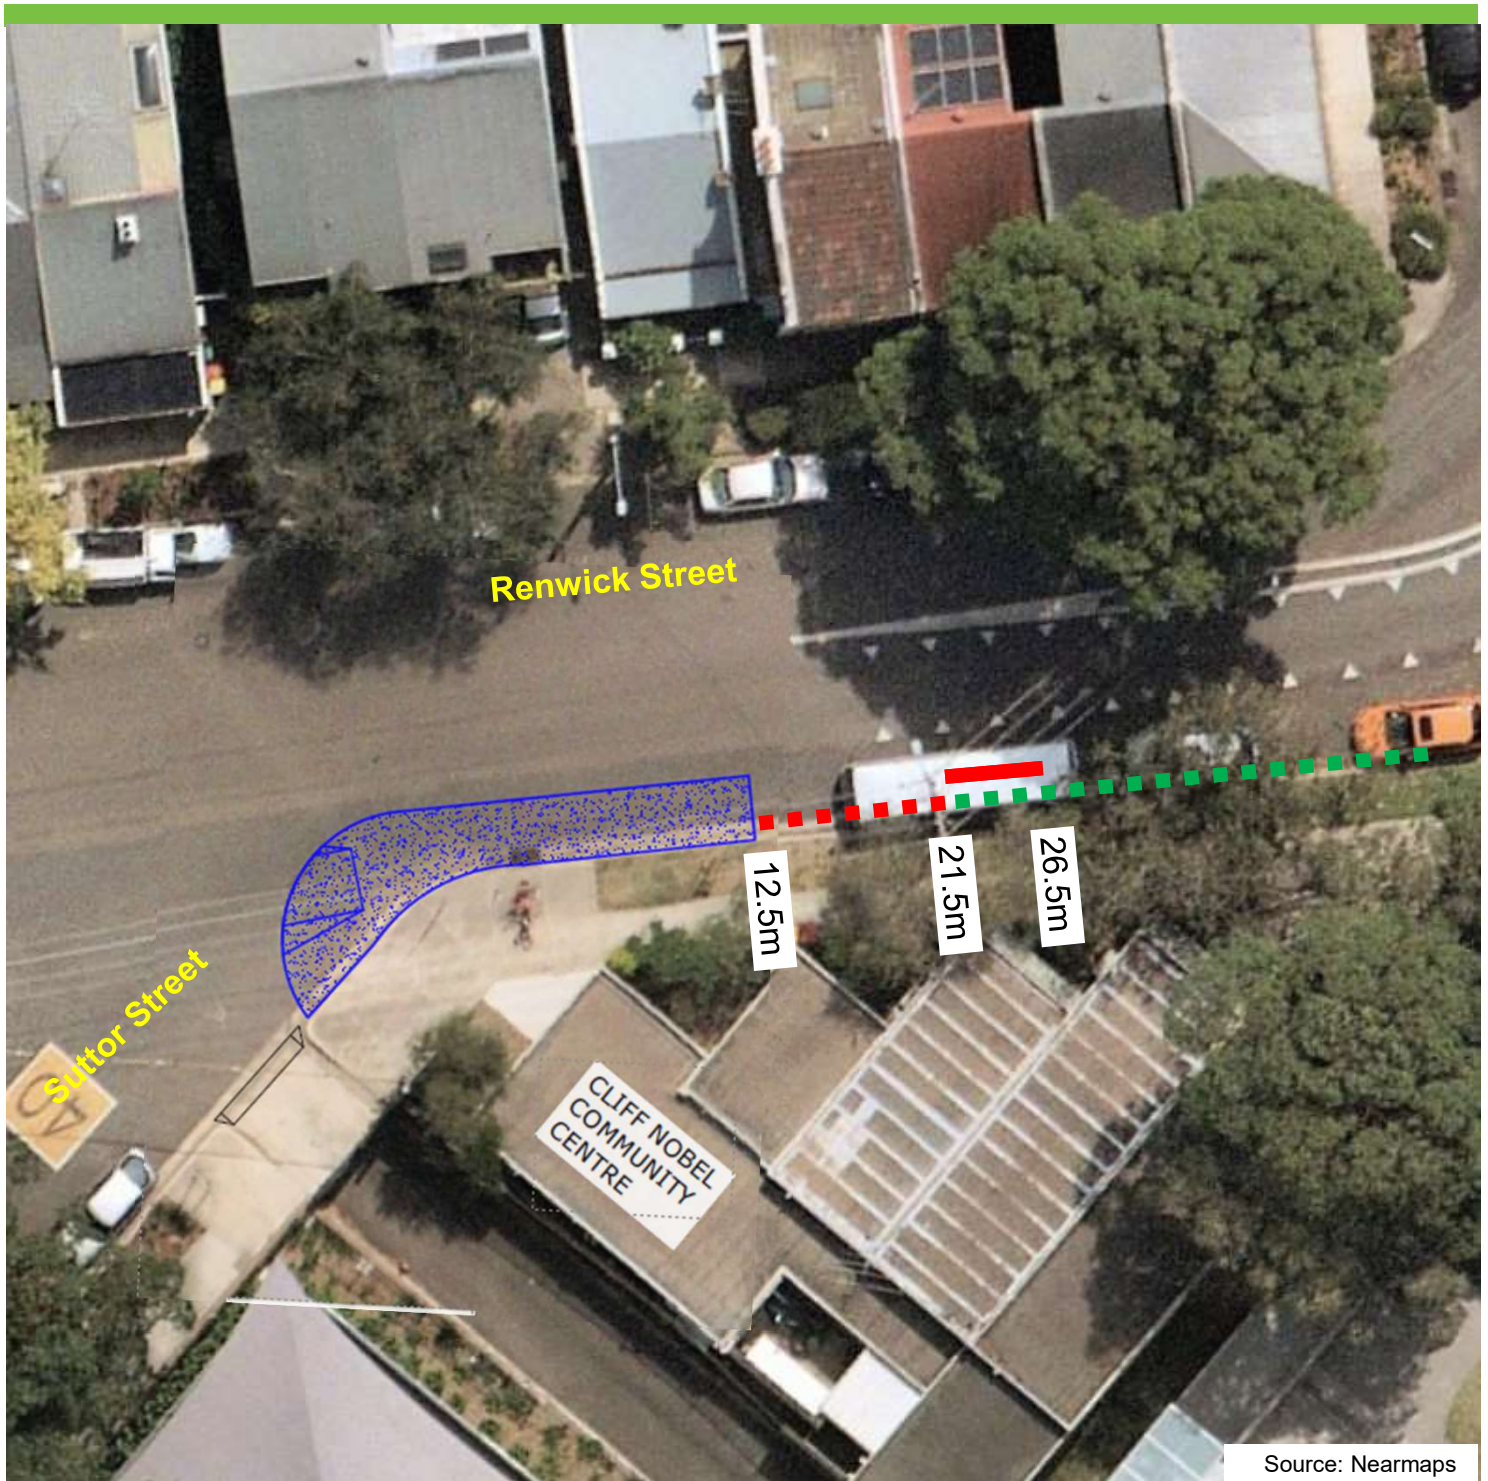

Renwick Street, Alexandria Proposed parking changes

Source: Nearmaps

Existing

- ■ ■ "No Parking 8.30am-6pm Mon-Fri, Council Vehicles Excepted"
- ■ ■ "2P 8am-6pm Mon-Fri, Permit Holders Excepted Area 36"

Proposed

- "No Parking 8.30am-6pm Mon-Fri, Council Vehicles Excepted"